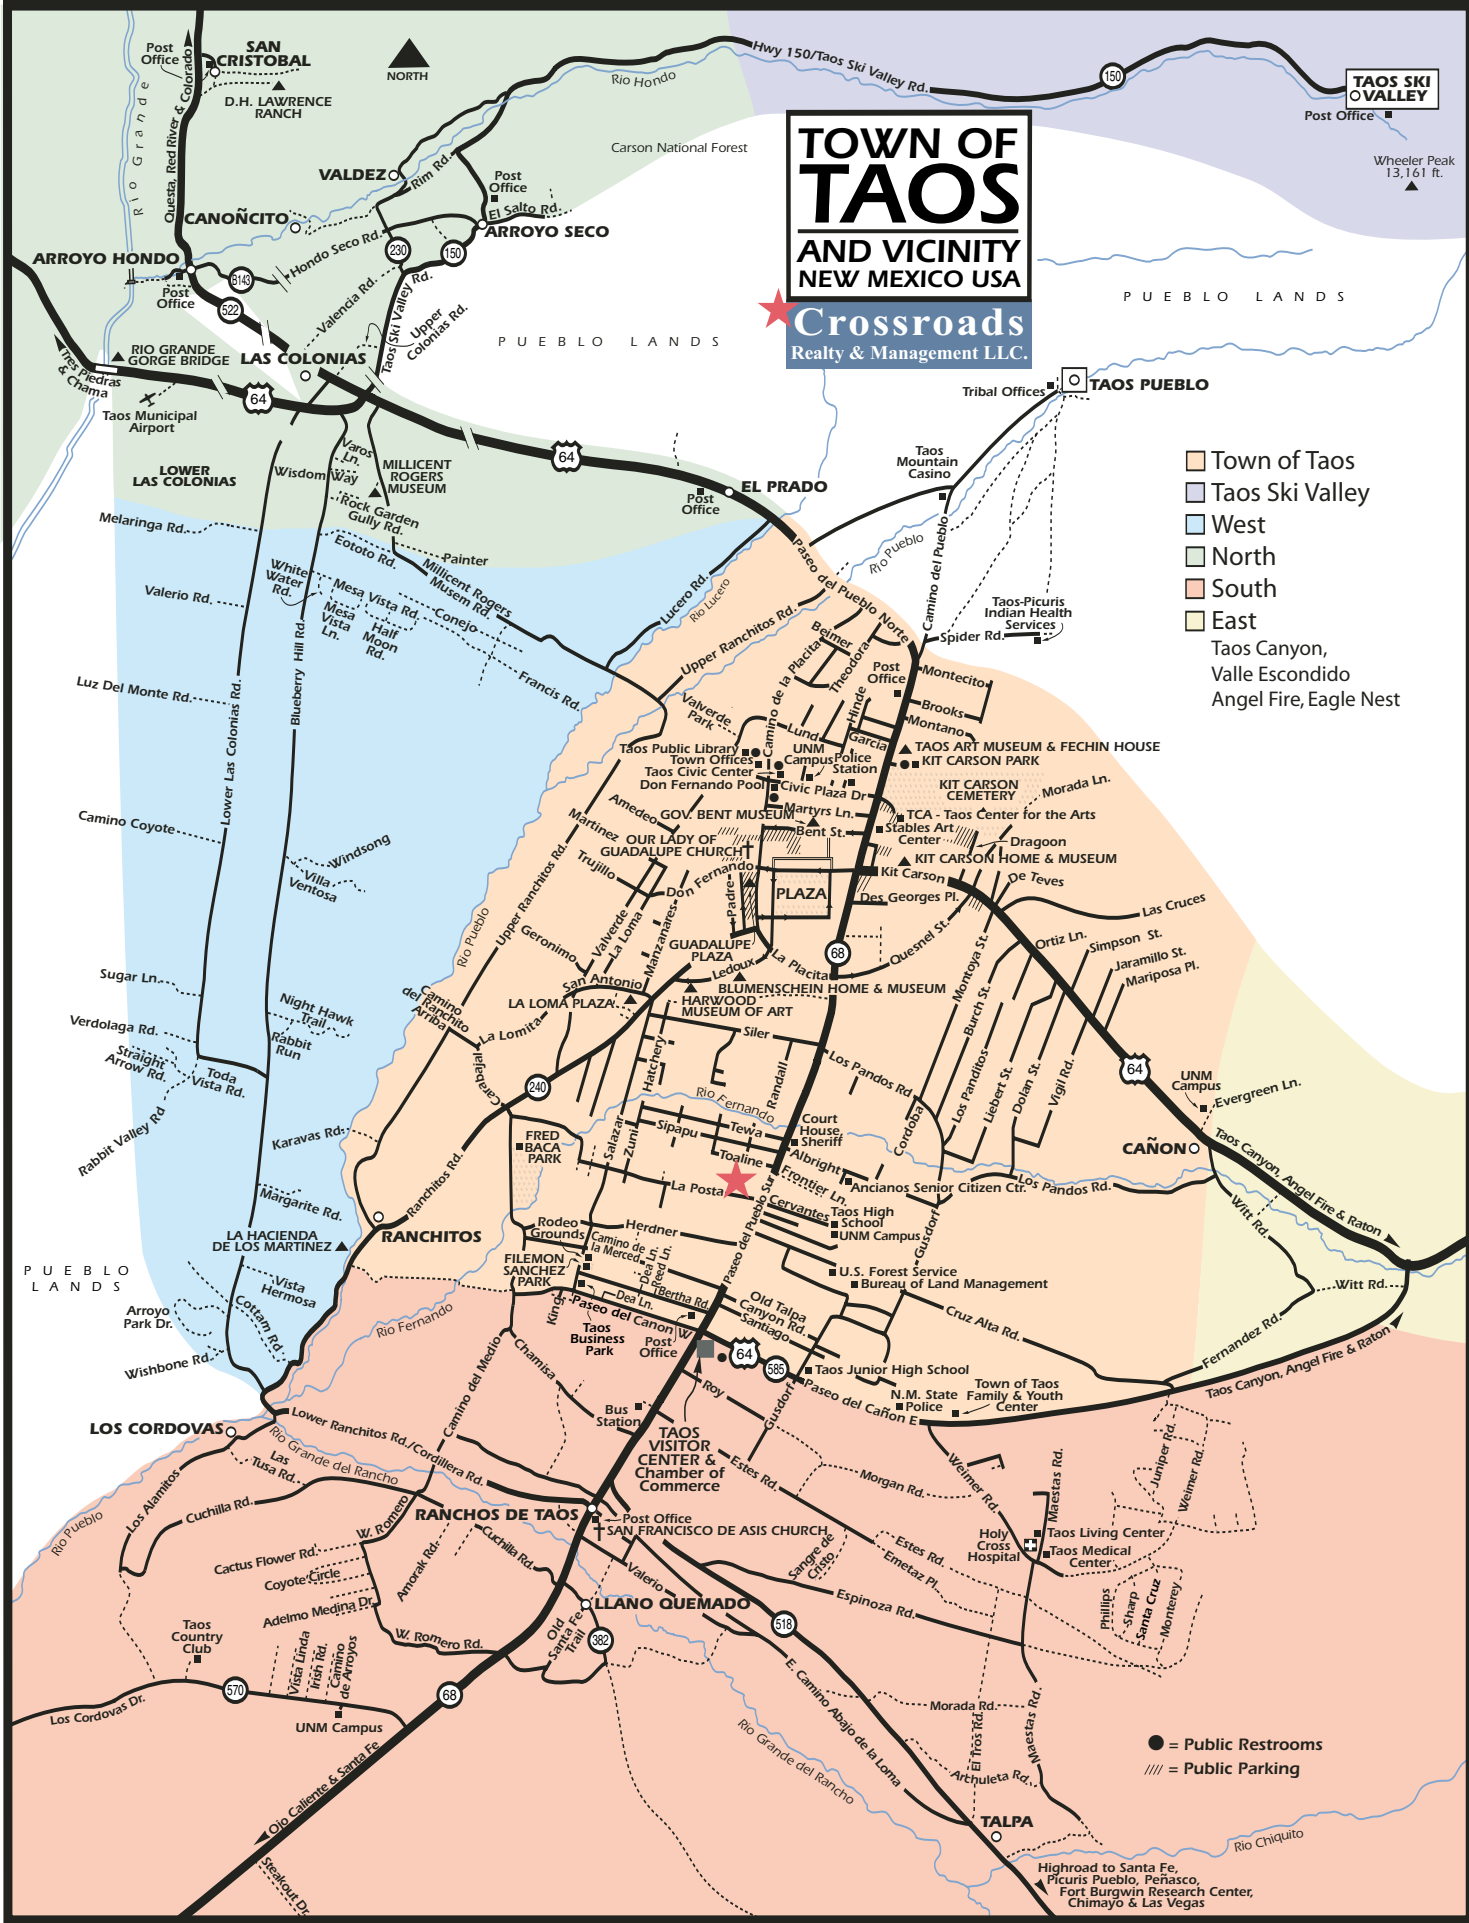

TOWN OF TAOS AND VICINITY NEW MEXICO USA

Crossroads
Realty & Management LLC.

- Town of Taos
- Taos Ski Valley
- West
- North
- South
- East
- Taos Canyon, Valle Escondido, Angel Fire, Eagle Nest

- = Public Restrooms
- //// = Public Parking

Map by Burrell Breneman, ©Webb Design Studio, Taos. This map may not be reproduced in any manner without written consent from Webb Design, 505-759-3447. There are roads not shown or named. This map is not to scale.